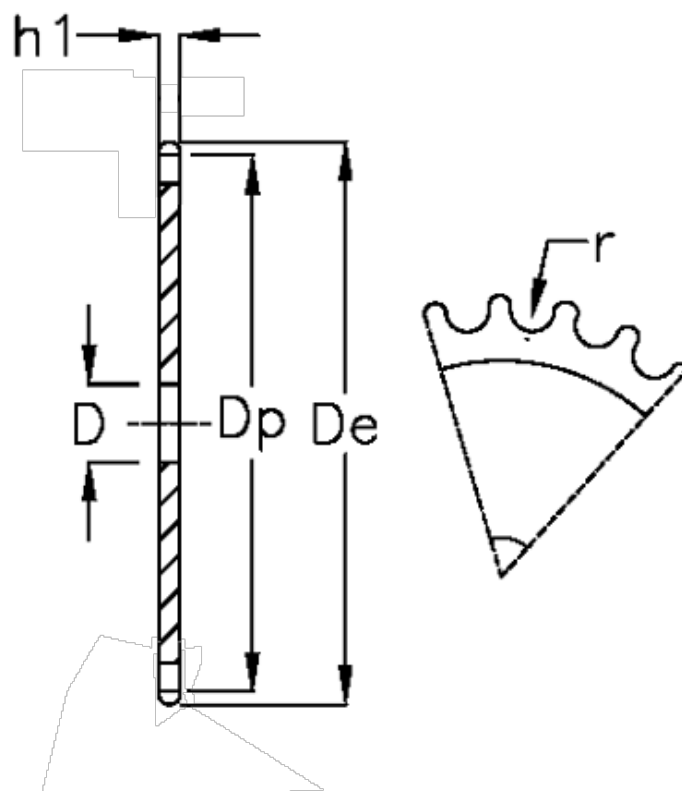

Article number: 616021005029

Description: Plate wheel 08 B-1 Z=29 simplex

## Measures

C	= 1
D	= 16
De	= 122
Dp	= 117.46
For chain size	= 1/2 x 5/16
For chain type	= 08 B-1
h1	= 7.2
Number of teeth	= 29

r = 8.51